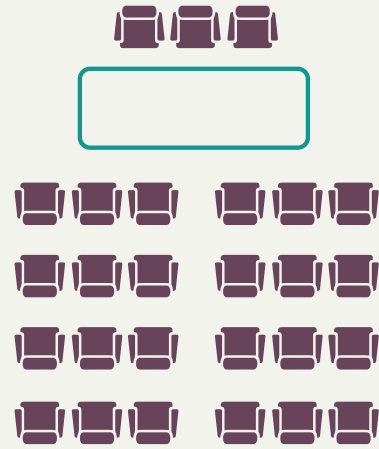

THEATRE STYLE

160 in Robertson Hall

CLASSROOM

100 in Robertson Hall

BOARDROOM STYLE

20 in Wells House

CABARET STYLE

100 in Robertson Hall

U-SHAPED (WITH TABLES)

20 in Wells House

U-SHAPED (WITHOUT TABLES)

40 in Wells House